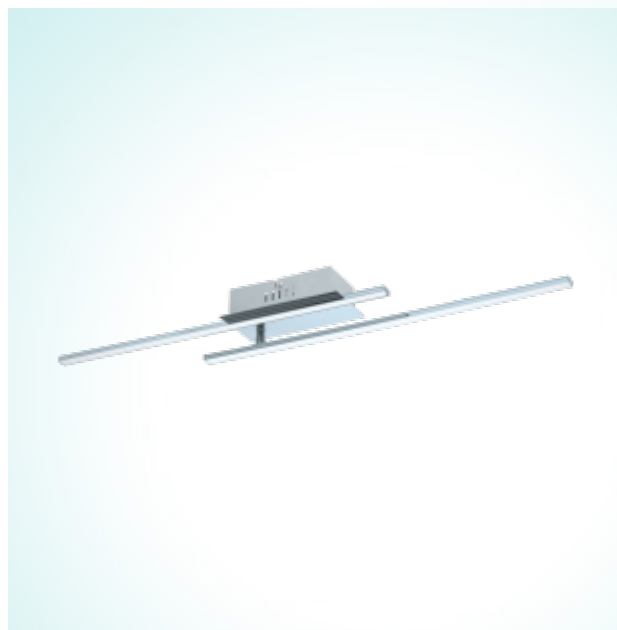

96315

PARRI

General Information

Article: 96315
Lighting Type: ceiling luminaire
EAN Code: 9002759963156

Dimensions

Depth: 800 mm
Width: 90 mm
Height: 70 mm
Weight: 0.715 kg

Illuminant

Socket: LED
Illuminant: LED
Delivery: incl.
Wattage: 2x 6W
Luminous Flux: 1300 lm
Luminous Colour: 3000K warm white
Average Lifetime: 25,000 h
Energy Efficiency: A+

Material & Colour

Enclosure Material: aluminium
Enclosure Colour: chrome
Glass / Shade Material: plastic
Glass / Shade Colour: white

Technical Information

Protection Rating: IP20
Protection Class: 2
Line Voltage: 220-240V,50/60Hz
Operation Voltage: 24V

LED

Technical changes reserved